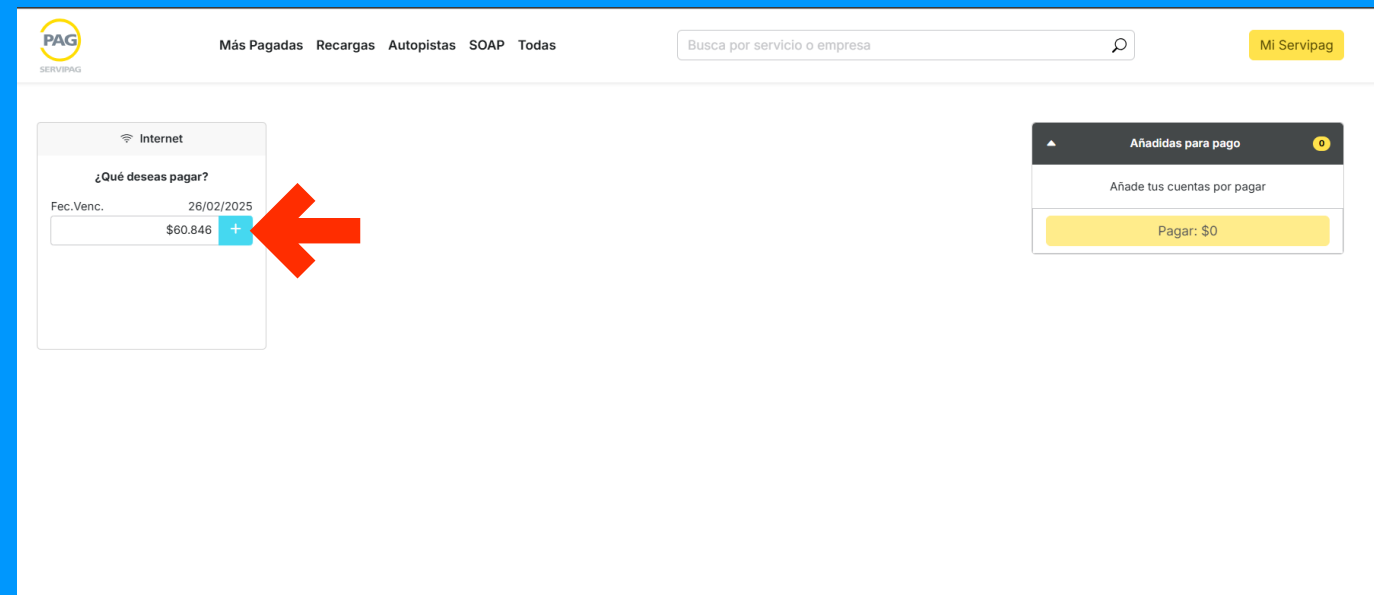

Paso 3

Ingresa tu Rut y ten en cuenta:

- No usar ni puntos ni guion.
- Si tu Rut tiene menos de 10 dígitos debes colocar el 0 al comienzo.
- Si termina en K esta debe ser en mayúscula.

Clic en **Continuar**. Luego, Clic **Añadir (+)**. Clic en **Pagar**.