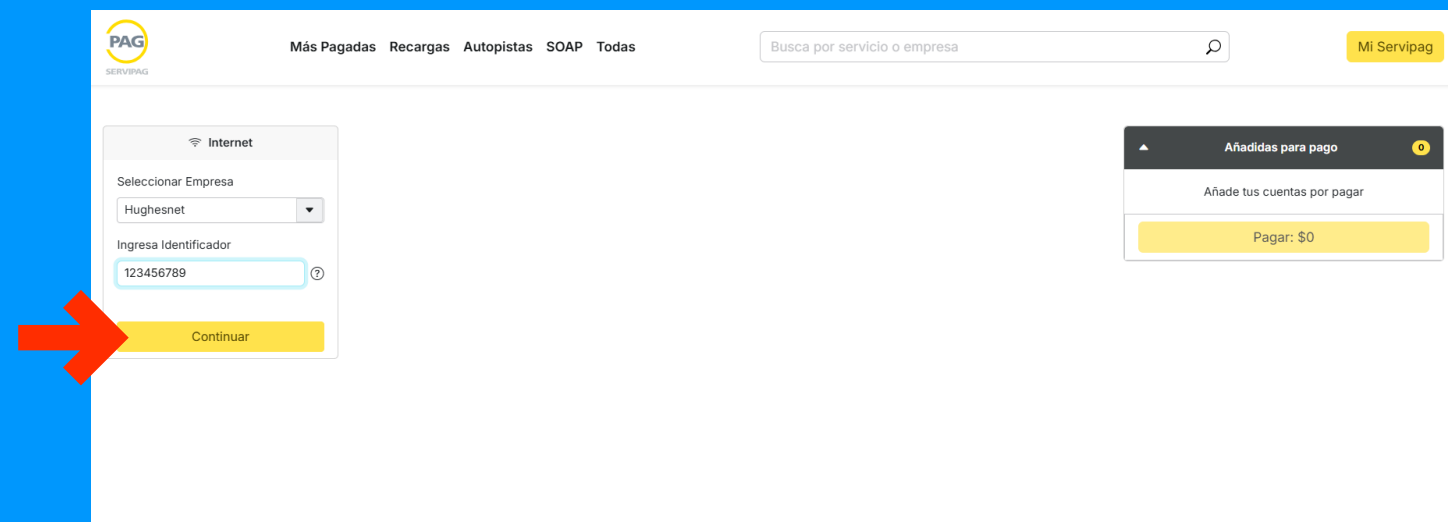

Paso 3

Ingresa tu Rut y ten en cuenta:

- No usar ni puntos ni guion.
- Si tu Rut tiene menos de 10 dígitos debes colocar el 0 al comienzo.
- Si termina en K esta debe ser en mayúscula.

Clic en **Continuar**. Luego, Clic **Añadir (+)**. Clic en **Pagar**.