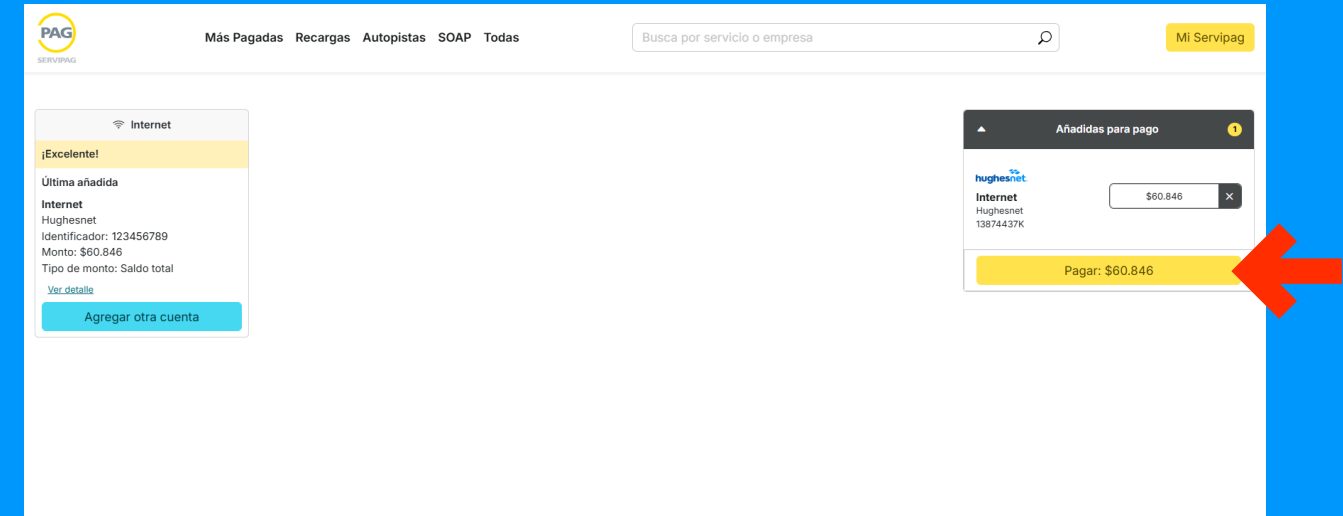

Paso 3

Ingresa tu Rut y ten en cuenta:

- No usar ni puntos ni guion.
- Si tu Rut tiene menos de 10 dígitos debes colocar el 0 al comienzo.
- Si termina en K esta debe ser en mayúscula.

Clic en **Continuar**. Luego, Clic **Añadir (+)**. Clic en **Pagar**.